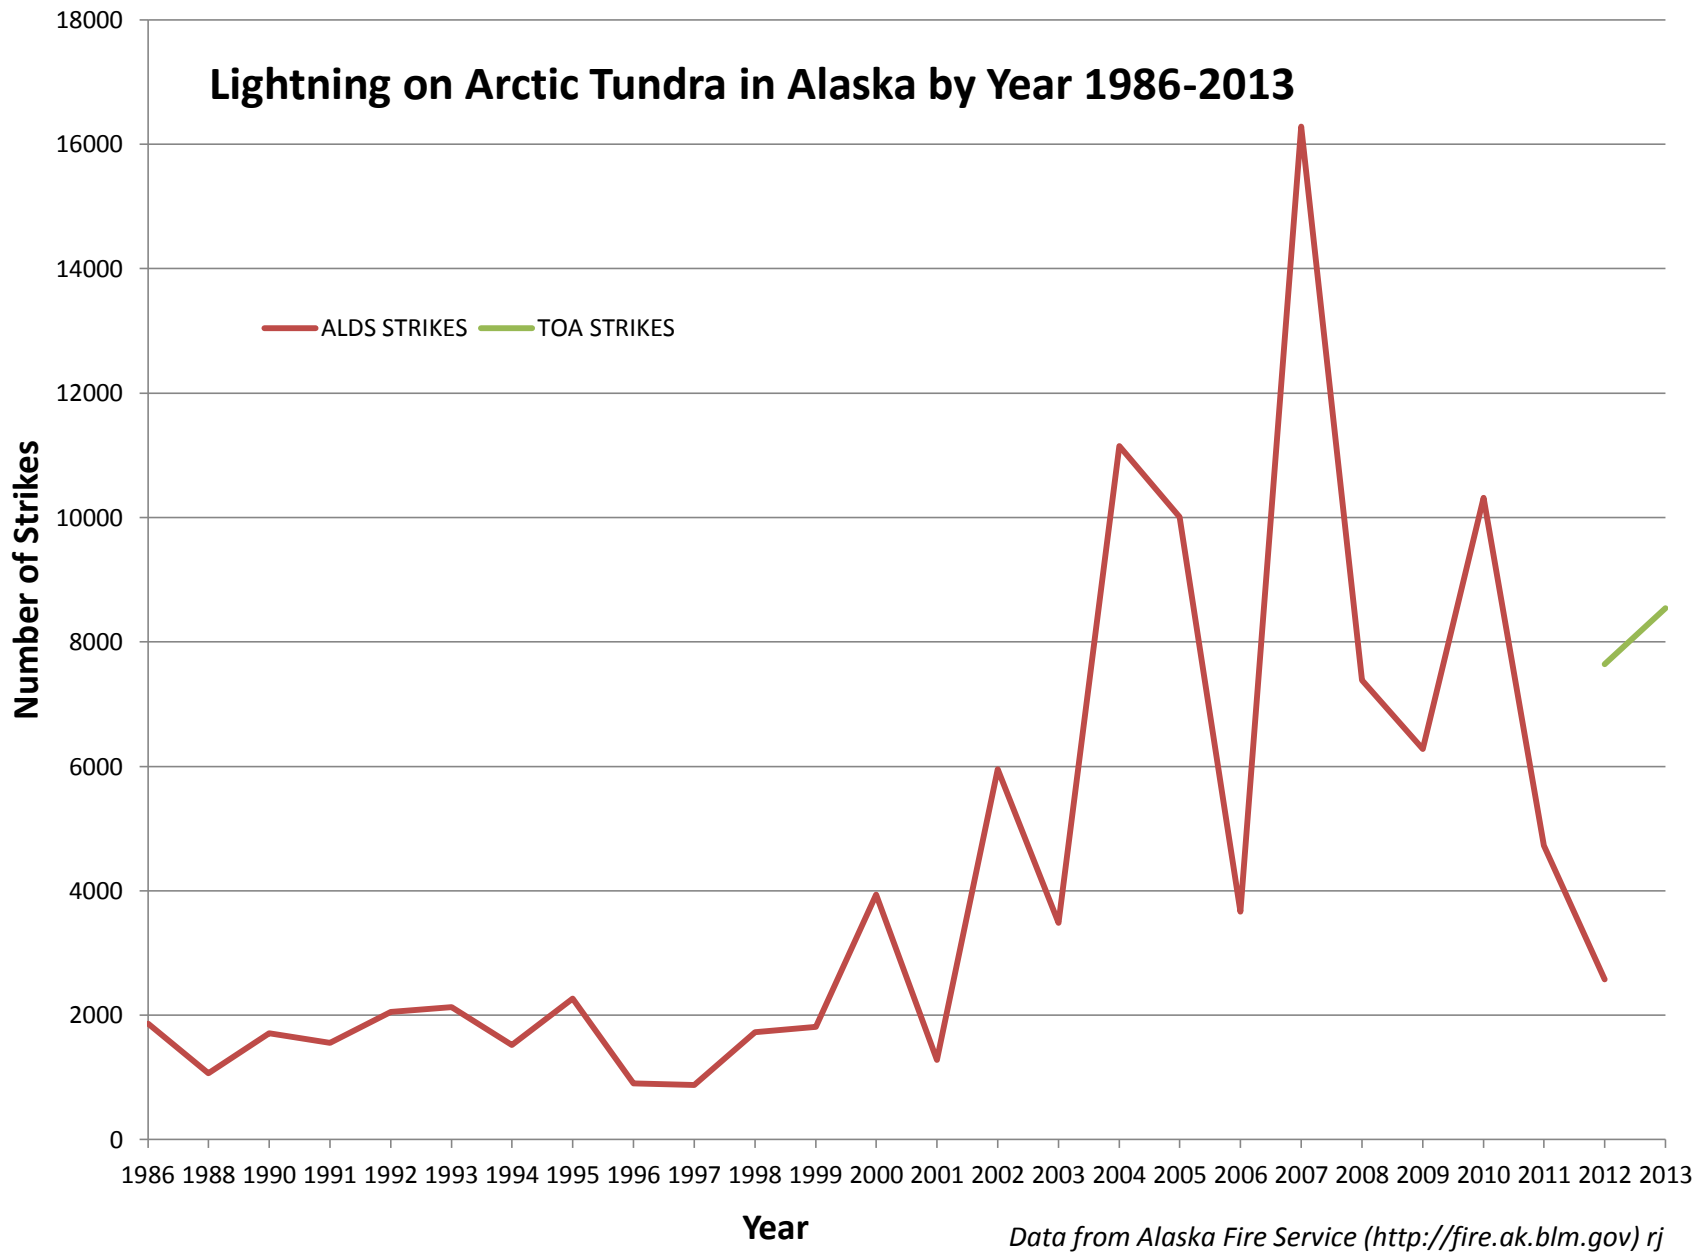

# Lightning on Arctic Tundra in Alaska by Year 1986-2013

Data from Alaska Fire Service (<http://fire.ak.blm.gov>) rj