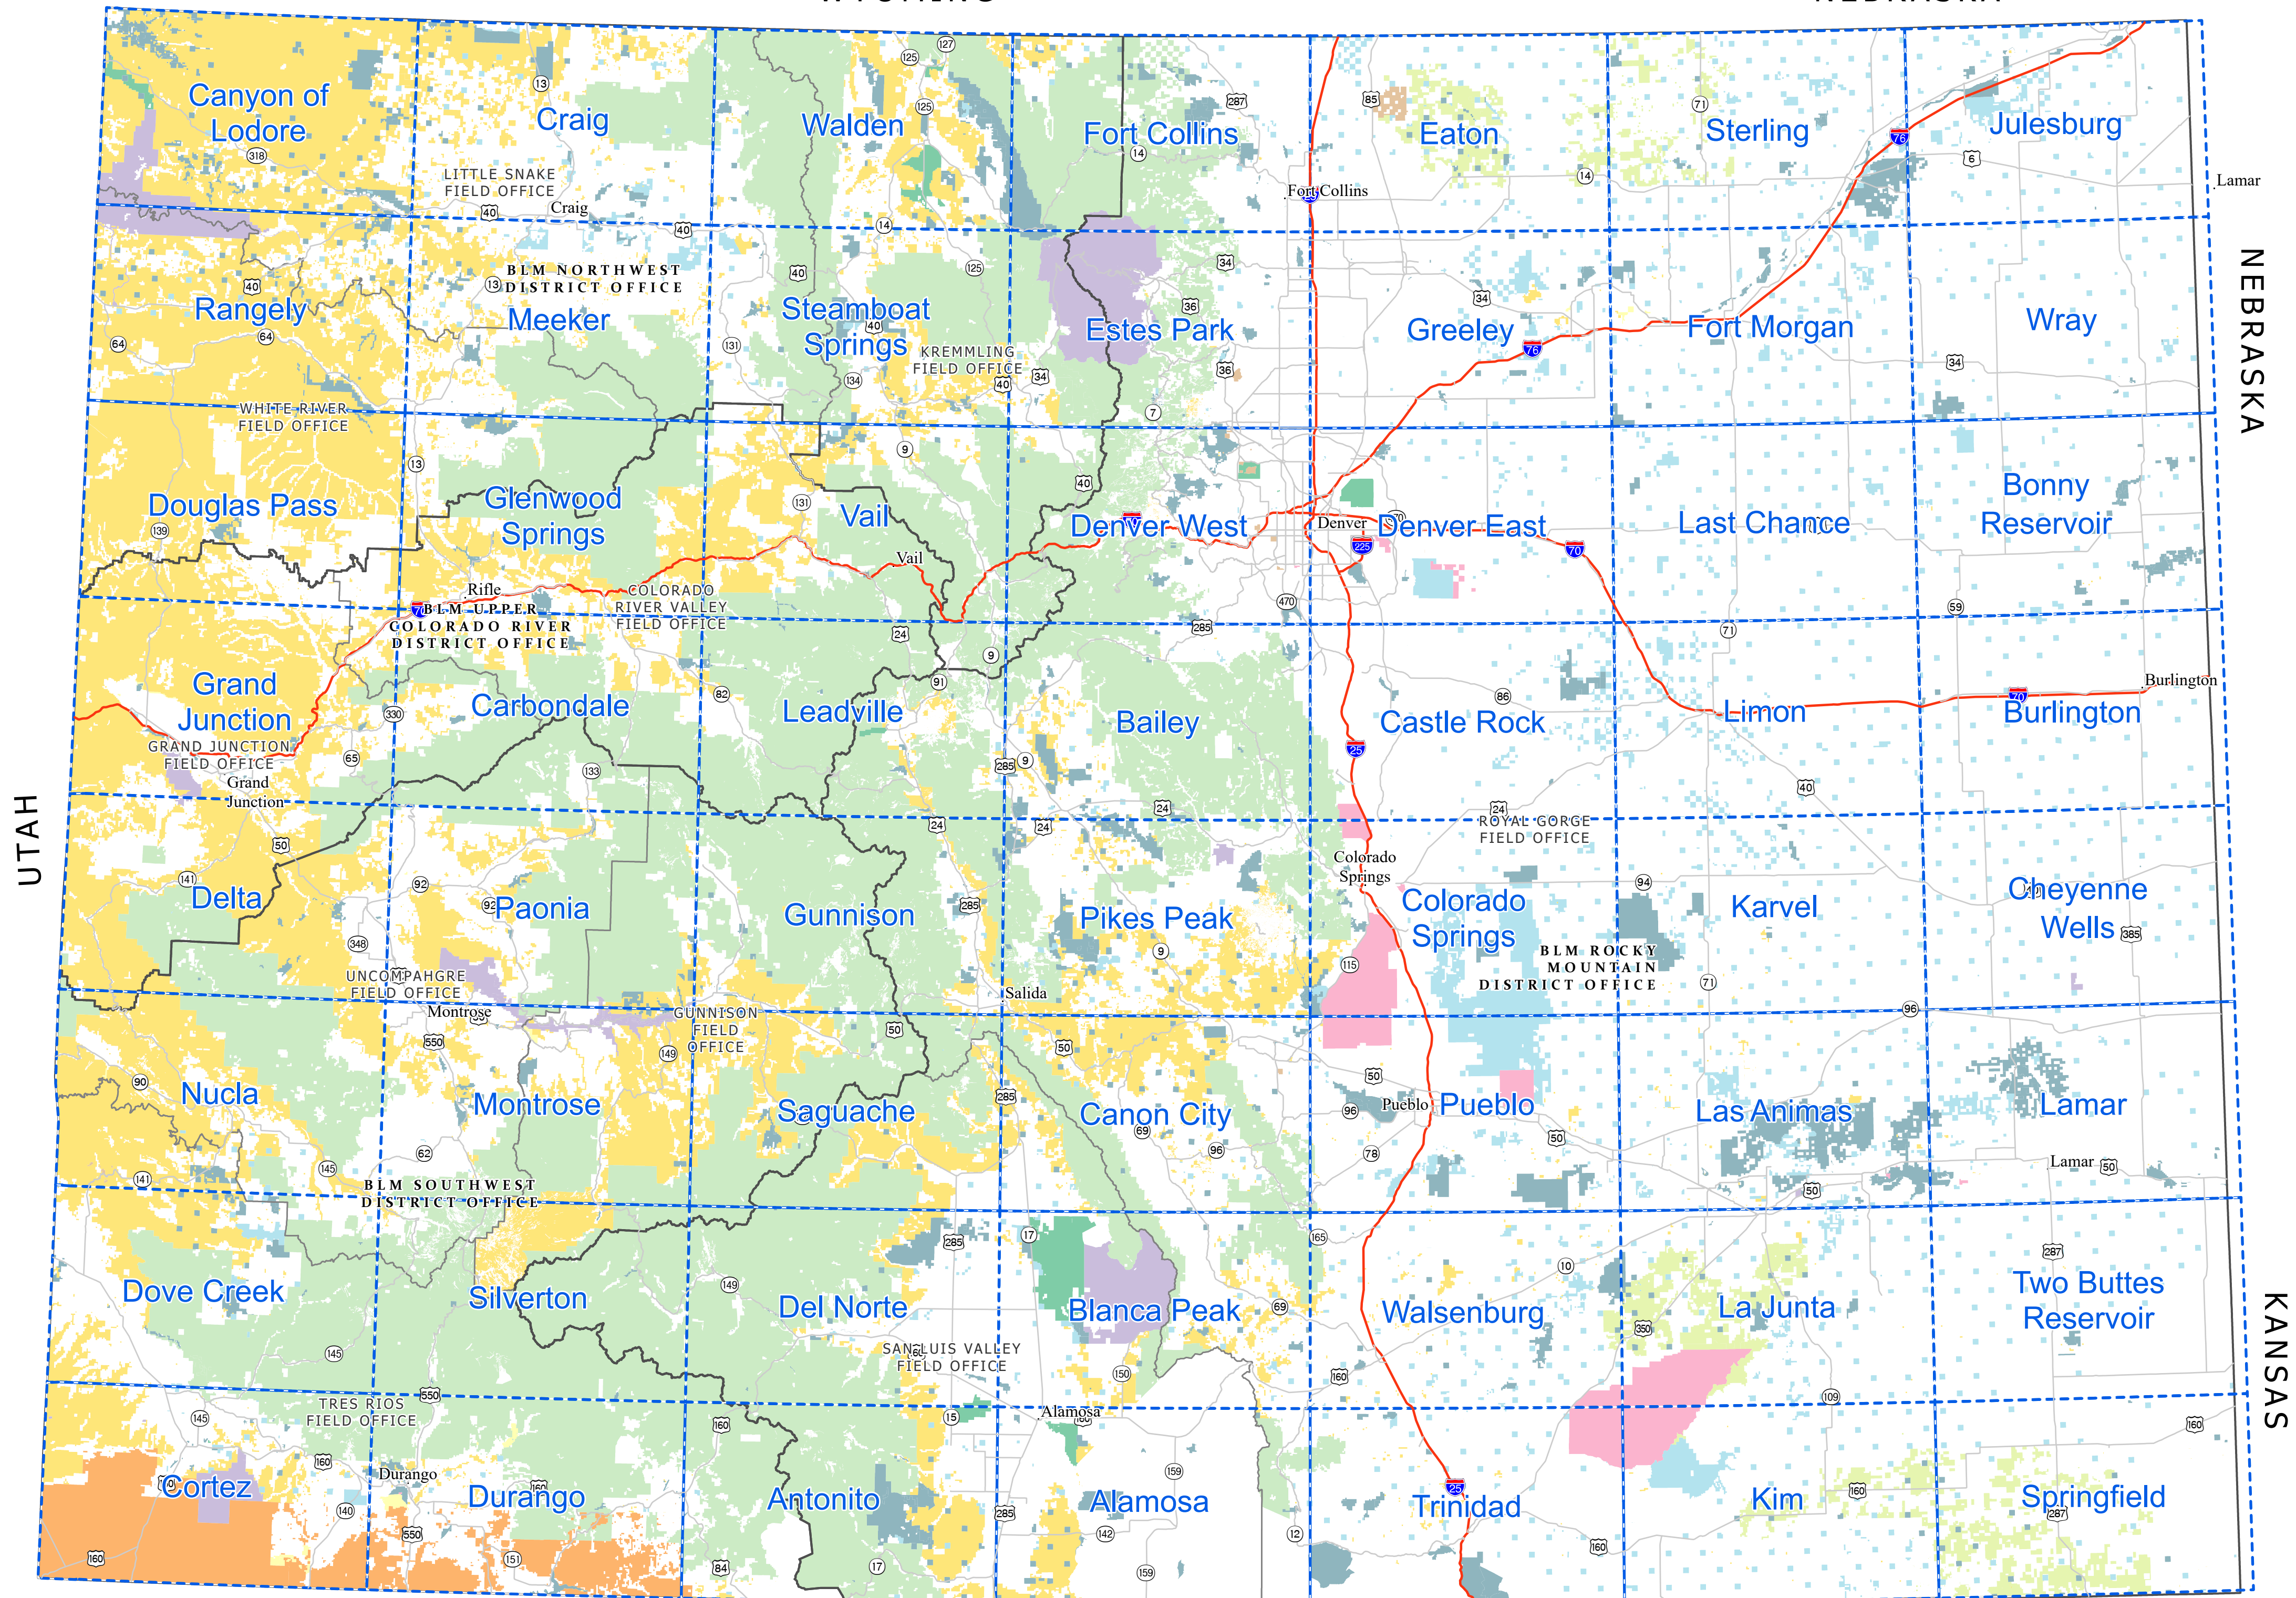

BUREAU OF LAND MANAGEMENT COLORADO FIRE AND AVIATION

Initial Attack Map Set

WYOMING

NEBRASKA

UTAH

NEBRASKA

KANSAS

NEW MEXICO

- Map Tiles
- BLM District Office Boundary
- BLM Field Office Boundary
- BIA
- BLM
- BOR
- DOD
- LOCAL
- NPS
- OTHER
- PRI
- STA
- USFS
- USFS_LU
- USFS_NG
- USFW