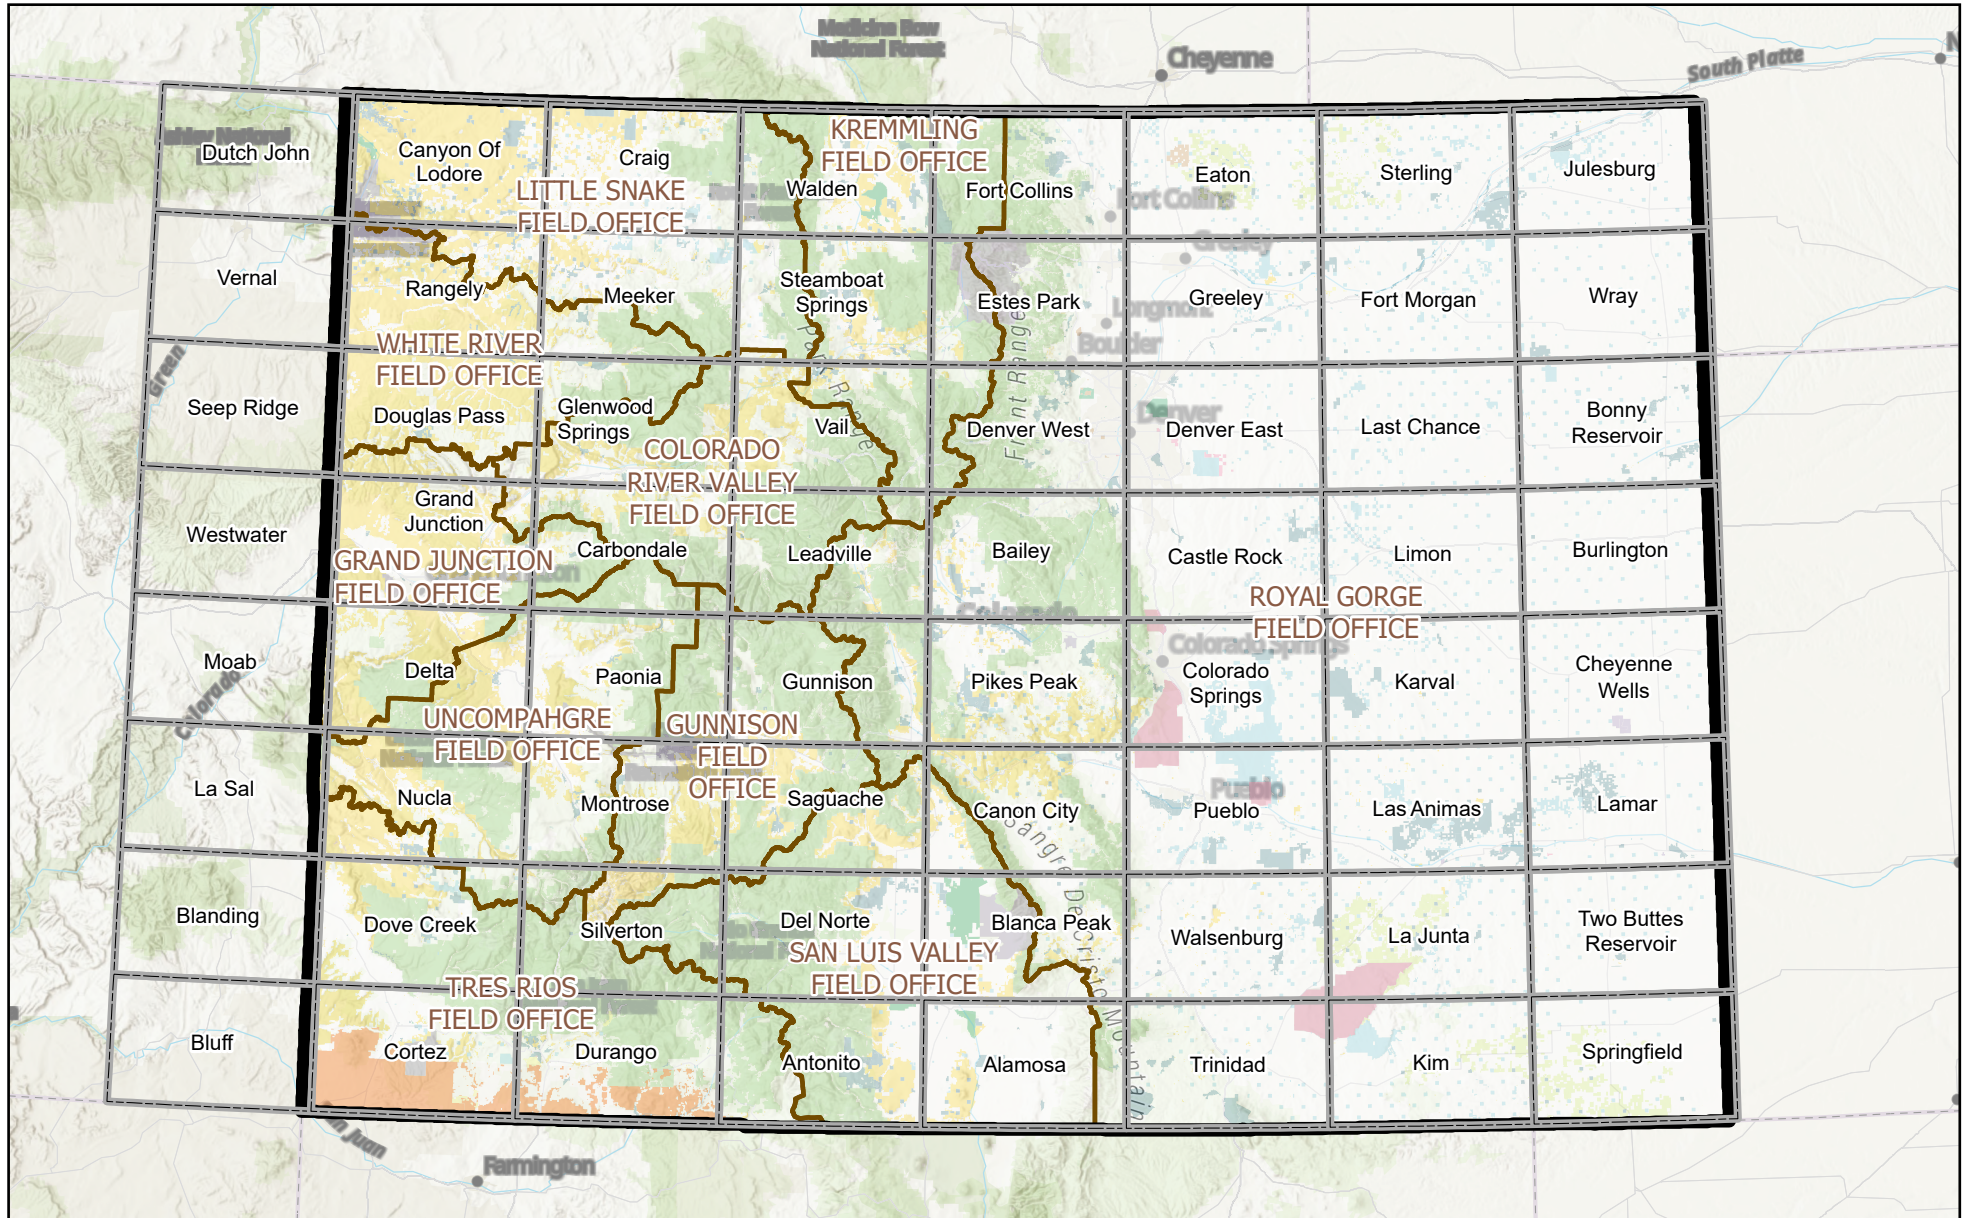

BUREAU of LAND MANAGEMENT COLORADO FIRE AND AVIATION Basic Map set

- Index Tiles
- Bureau of Land Management
- Bureau of Reclamation
- National Park Service
- State
- National Grasslands
- Colorado Boundary
- Indian Reservation
- Military Reservation
- Other Federal Private
- US Forest Service
- US Fish and Wildlife Service
- BLM Field Office Area Boundaries
- Bankhead-Jones Land Use Lands
- State, County, City: Areas
- Bankhead-Jones Land Use Lands