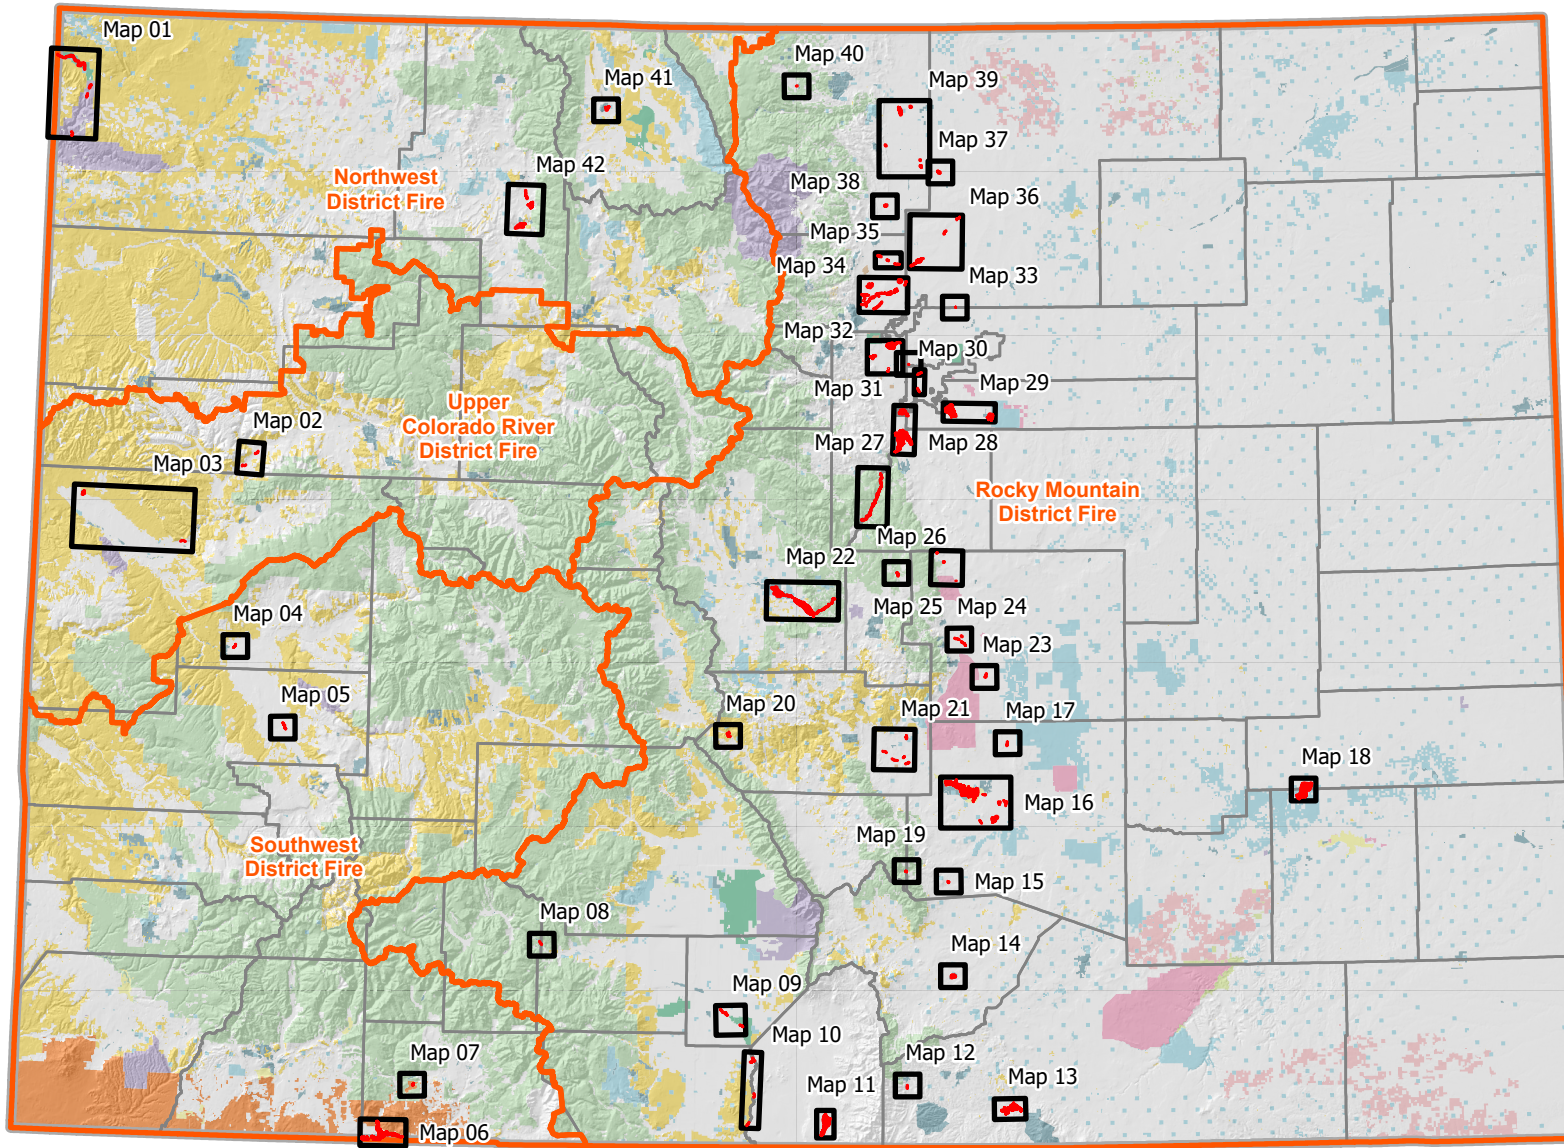

BLM Colorado 2023 Aquatic Invasive Species Locations

Map #	Name
01	Moffat
02	Garfield
03	Mesa
04	Delta
05	Montrose
06	Archuleta South
07	Archuleta Central
08	Mineral
09	Alamosa
10	Conejos/Costilla
11	Costilla
12	Las Animas West
13	Las Animas Central
14	Huerfano
15	Pueblo South
16	Pueblo Central
17	Pueblo North
18	Kiowa/Bent
19	Custer
20	Fremont West
21	Fremont East
22	Park
23	El Paso South
24	El Paso Central
25	El Paso North
26	Teller
27	Jefferson/Douglas
28	Jefferson Central
29	Arapahoe
30	Denver
31	Adams
32	Jefferson North
33	Weld South
34	Boulder South
35	Boulder North
36	Weld Central
37	Weld North
38	Larimer South
39	Larimer East
40	Larimer North
41	Jackson
42	Routt

Note:
Species may include one of more of the following: Eurasian Watermilfoil, Hybrid - Eurasian x Northern watermilfoil, Hybrid Watermilfoil, New Zealand Mudsnail, Rusty Crawfish, and Zebra Mussel.

Date: 5/30/2023
Map created by BLM Colorado

No warranty is made by the Bureau of Land Management as to the accuracy, reliability, or completeness of these data. Original data were compiled from various sources. This information may not meet National Map Accuracy Standards. This project was developed through digital means and may be updated without notice.